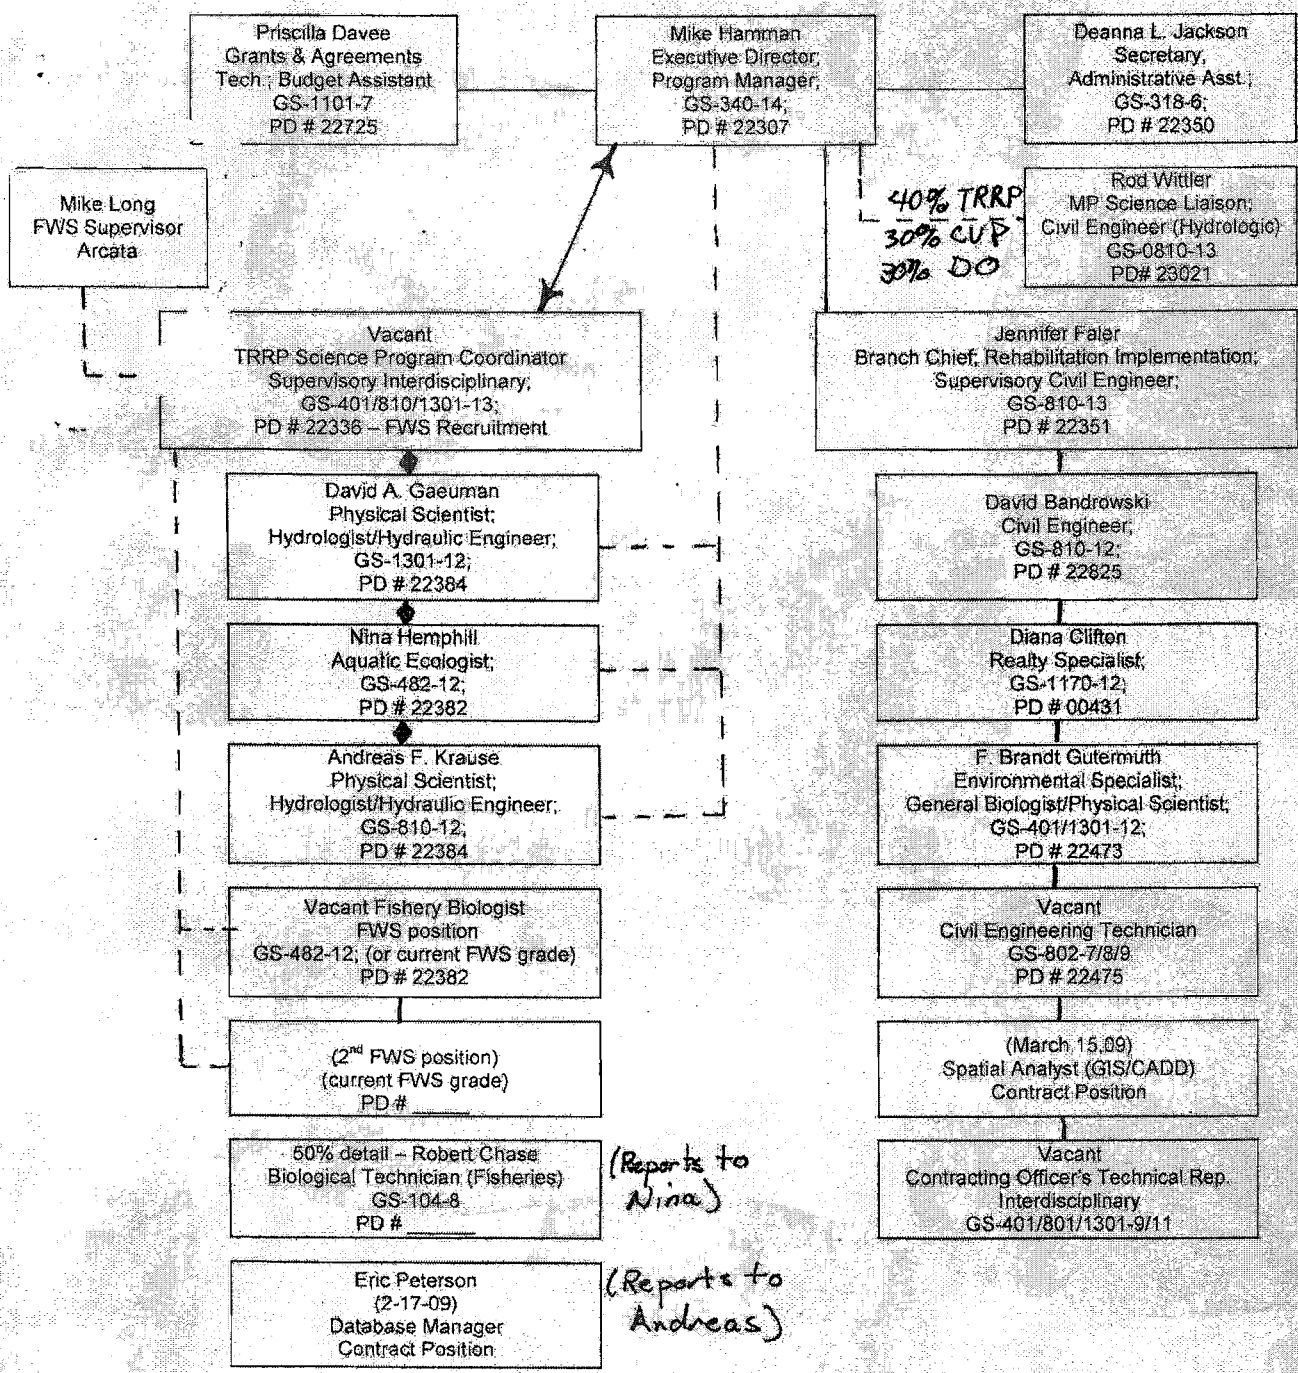

### Organization Chart Trinity River Restoration Program January 2009

- - - - - Denotes Supervisor of Record  
 <--> Denotes Functional Workload Assignments/Coordination