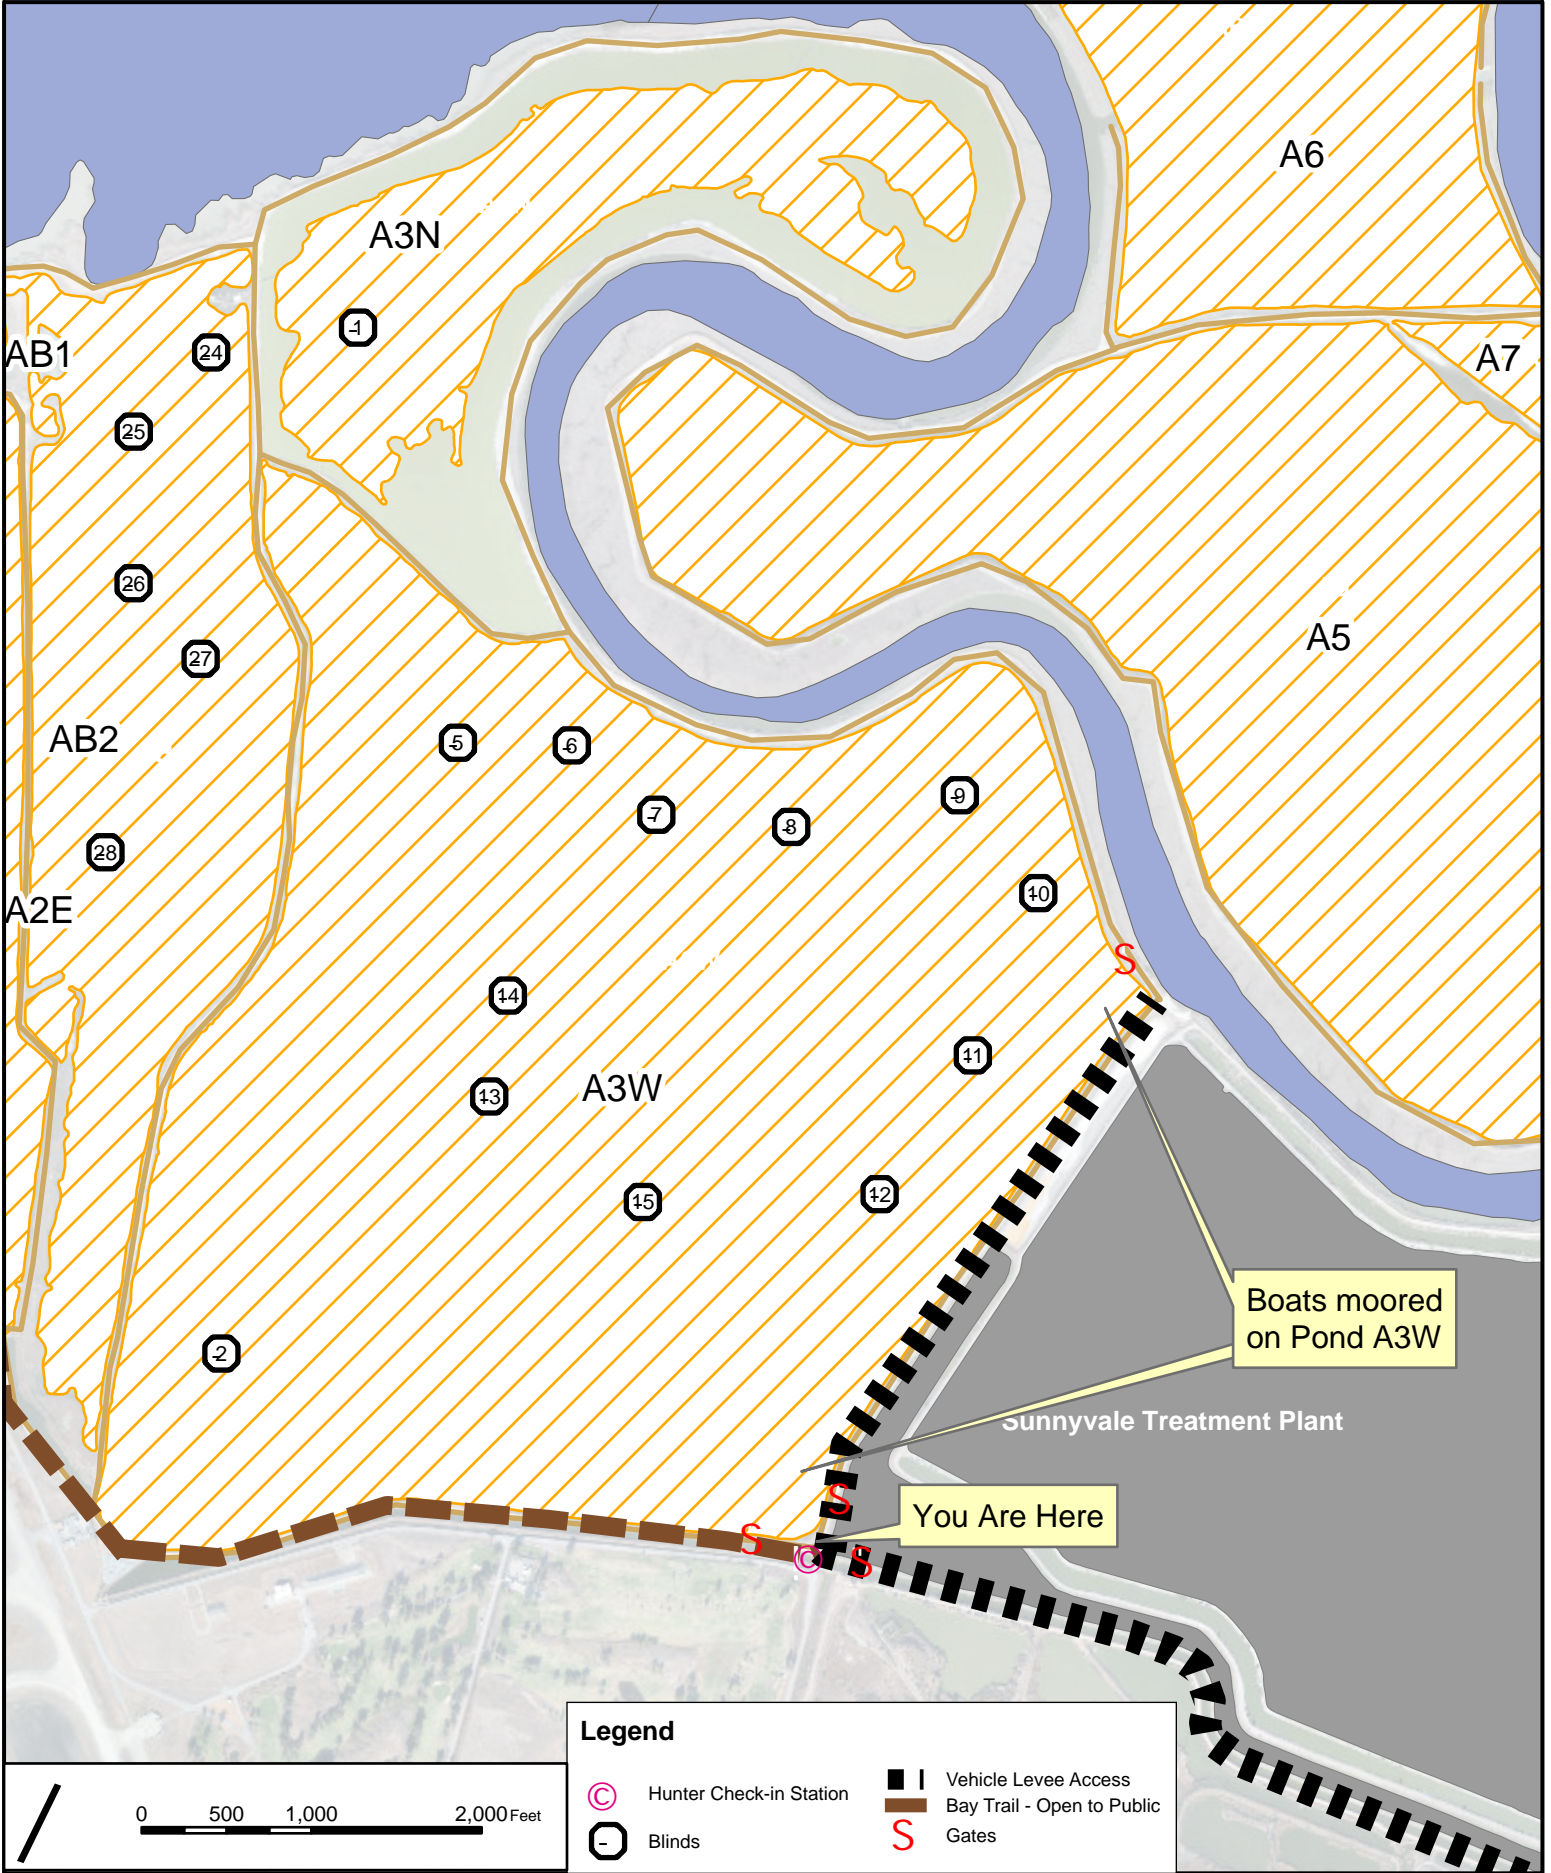

# Map 4. Hunt Program Alviso Ponds A3W and A3N Don Edwards San Francisco Bay National Wildlife Refuge

### Legend

- Hunter Check-in Station
- Blinds
- Vehicle Levee Access
- Bay Trail - Open to Public
- Gates